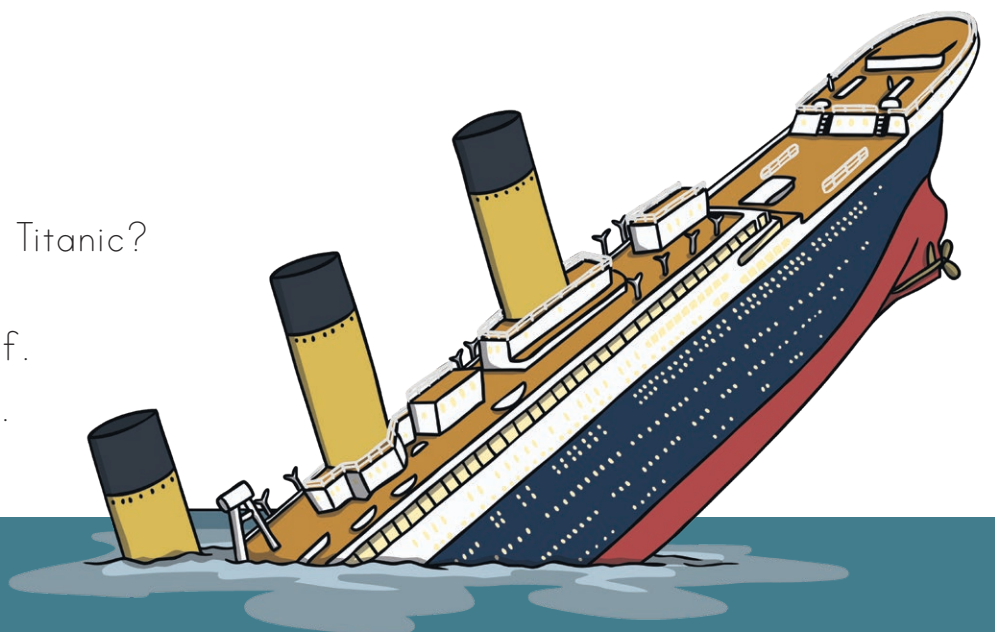

The Titanic

The Titanic was a British passenger liner. It was the biggest ship of its time. It carried over 2,200 passengers and crew. Its first journey began from Southampton, England. It was supposed to sail to New York. But, the boat never reached the United States.

The Titanic was an amazing ship. There were four restaurants and a swimming pool. There were also two barber shops, two libraries, a gym, and a squash court. There were even elevators to move between floors. The crew included deckhands and engineers. There were also stewards and galley staff. Restaurant servers and musicians even worked on the Titanic.

The Titanic hit an iceberg. It sank in the North Atlantic Ocean on April 15, 1912.

1. What was the Titanic?
 - airplane
 - ship
 - train
 - car
2. Where did the Titanic begin its journey?
 - England
 - United States
 - Africa
 - Russia
3. What happened to the Titanic?
 - It caught fire.
 - It was disposed of.
 - It was lost at sea.
 - It sank.

Answers

1. What was the Titanic?
 - airplane
 - ship**
 - train
 - car

2. Where did the Titanic begin its journey?
 - England**
 - United States
 - Africa
 - Russia

3. What happened to the Titanic?
 - It caught fire.
 - It was disposed of.
 - It was lost at sea.
 - It sank.**